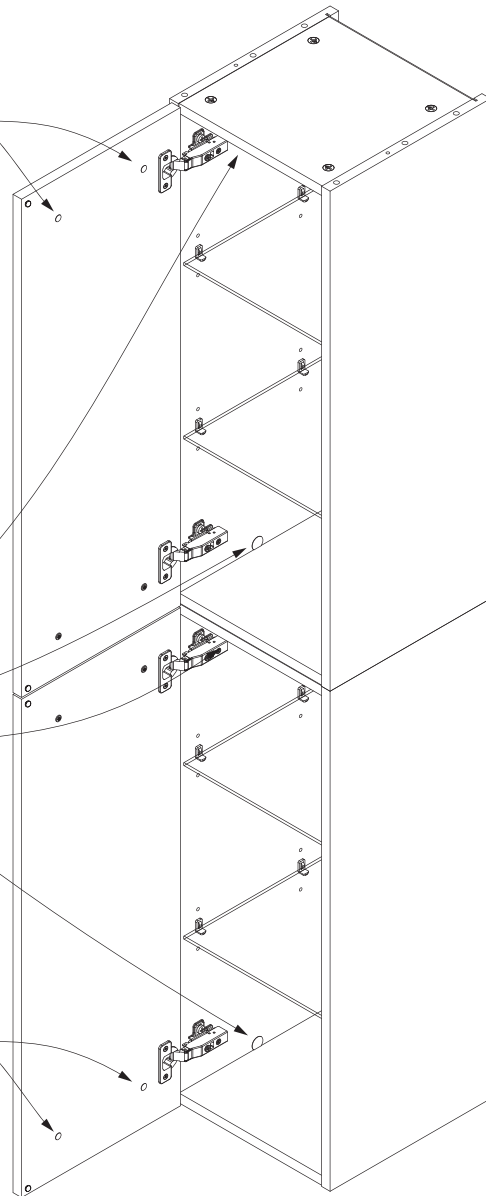

6

11		13		14		15	
	Silber 4BB8430001		Ø5,0x60mm 4RK5.0X601		4BB8430003		Ø8mm 4BD8000000
	4 x		4 x		4 x		4 x

*OFF = Oberkante fertiger Fußboden
 Top edge of finished floor

Ansicht von hinten
 View from the back

7

8

9

10

10.1 + 10.3

2x

10.1

10.1 + 10.2

8x

10.1 + 10.3

2x

Scharriereinstellung
Hinge adjustment

Lösen der Scharriere
Release of the hinges