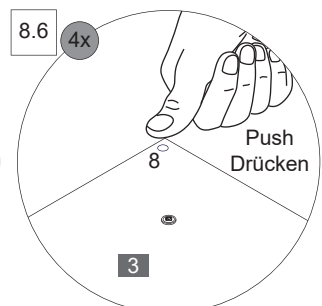

6

11		13		14		15	
	Silber 4BB8430001		Ø5,0x60mm 4RK5.0X601		4BB8430003		Ø8mm 4BD8000000
	4 x		4 x		4 x		4 x

*OFF = Oberkante fertiger Fußboden
 Top edge of finished floor

Ansicht von hinten
 View from the back

7

8

9

10

10.1 + 10.3

2x

10.1

10.1 + 10.2