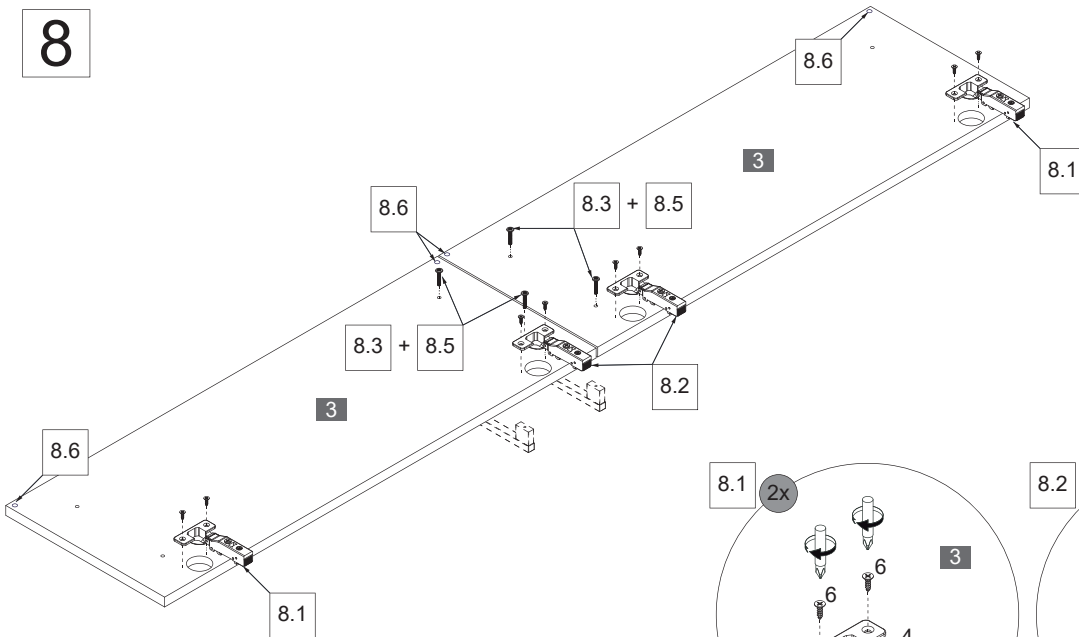

6

11		13		14		15	
	Silber 4BB8430001		Ø5,0x60mm 4RK5.0X601		4BB8430003		Ø8mm 4BD8000000
	4 x		4 x		4 x		4 x

*OFF = Oberkante fertiger Fußboden
 Top edge of finished floor

Ansicht von hinten
 View from the back

7

8

9

10

10.1 + 10.3

2x

10.1

10.1 + 10.2

8x

10.1 + 10.3

2x

Scharriereinstellung
Hinge adjustment

Lösen der Scharriere
Release of the hinges